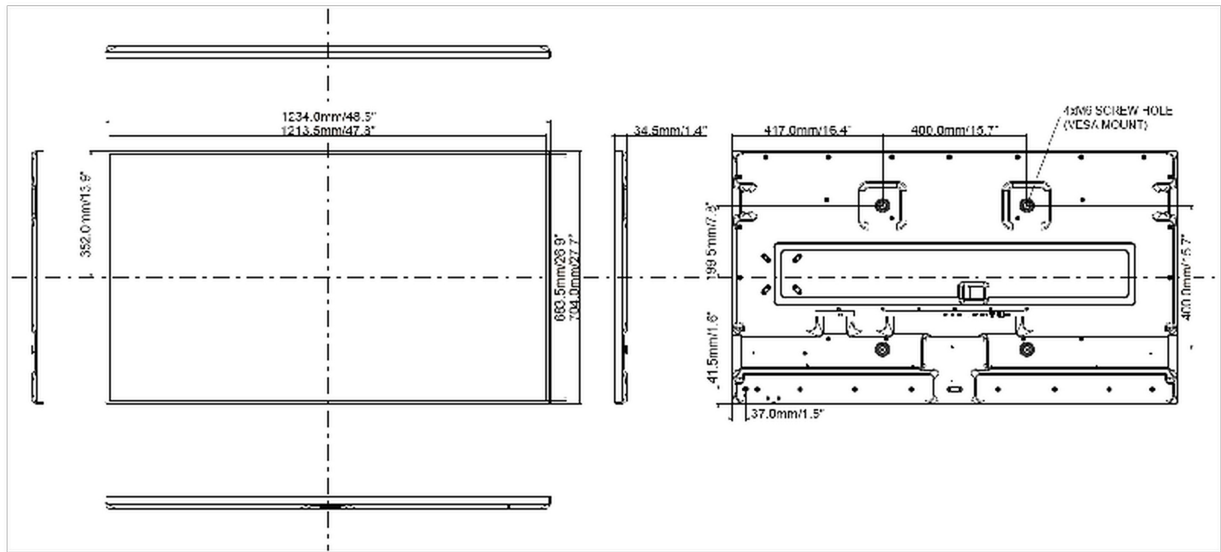

09 DIMENSIONS / WEIGHT

Product dimensions W x H x D	1234 x 704 x 34.5mm
Weight (without box)	21.5kg
EAN code	4948570118540

All trademarks and registered trademarks acknowledged. E & O E. Specification subject to change without notice. All LCD's comply with ISO-9241-307:2008 in connection with pixel defects.